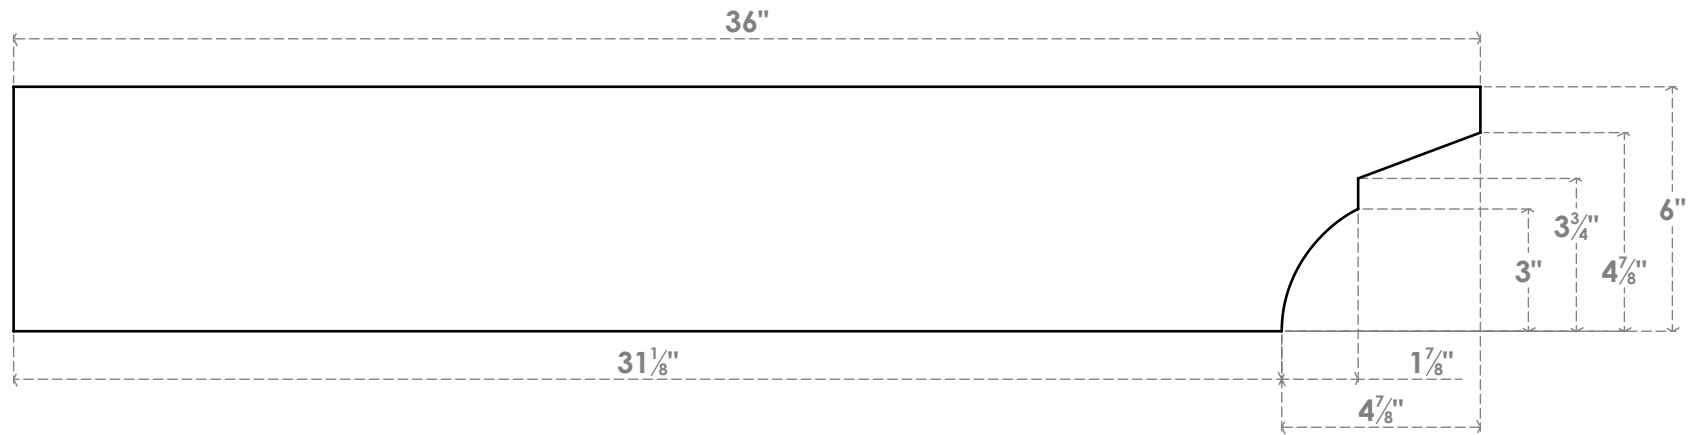

RFTP06X06X36MON

6"W X 6"H X 36"L MONTEREY ARCHITECTURAL GRADE PVC RAFTER TAIL

SIDE PROFILE

FRONT PROFILE

ISOMETRIC

EKENA MILLWORK
 2300 WEST MAIN ST.
 CLARKSVILLE, TX 75426
 TOLL FREE: 866-607-0453
 WWW.EKENAMILLWORK.COM