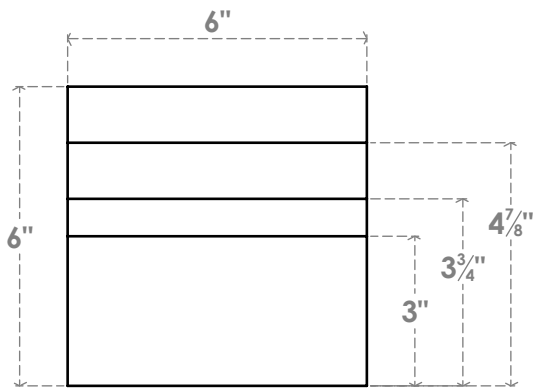

RFTP06X06X36MON

6"W X 6"H X 36"L MONTEREY ARCHITECTURAL GRADE PVC RAFTER TAIL

SIDE PROFILE

FRONT PROFILE

ISOMETRIC

EKENA MILLWORK
 2300 WEST MAIN ST.
 CLARKSVILLE, TX 75426
 TOLL FREE: 866-607-0453
 WWW.EKENAMILLWORK.COM